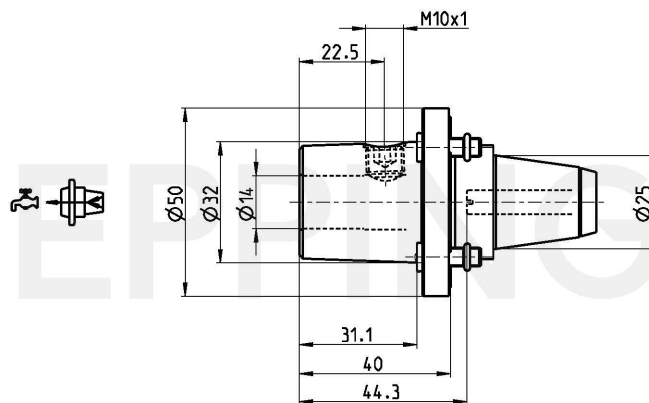

PRECI-FLEX® Adapter 25, Weldon extended DIN1835-B14

Part Number 2504-0325

Scope of Delivery **Fixing Screws 0.000.510**
O-Ring 11086
Accessories Screw Driver 0.001.076

Technical Data Subject to Change

24.08.2012 | 10.07.2013