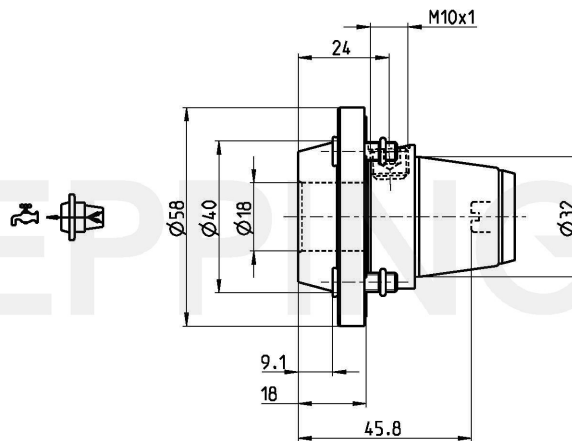

**PRECI-FLEX® Adapter 32, Weldon short Standard DIN1835-B18**

**Part Number 3203-0321**

Scope of Delivery **Fixing Screws 0.000.510**  
**O-Ring 11086**  
 Accessories Screw Driver 0.001.076

Technical Data Subject to Change